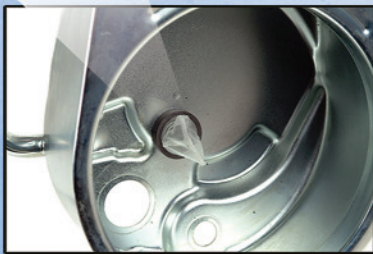

MAGNA-PURE™

Stop premature steering system failure and reduce comebacks by up to 40%

with patented Magna-Pure™ filtration technology offered exclusively by CARDONE

Debris is a major cause of steering system failure. It travels throughout the entire steering system, eroding and clogging various components and hoses, leading to expensive repairs. CARDONE offers two solutions to help prevent steering fluid contamination, ensuring efficient performance and long life.

Magna-Pure™ Power Steering Pumps

- Patented by-pass filtration technology
- Built-in filter alleviates need for separate in-line filter

*Magna-Pure™
Power Steering
Pump*

Magna-Pure™ In-Line Power Steering Filters