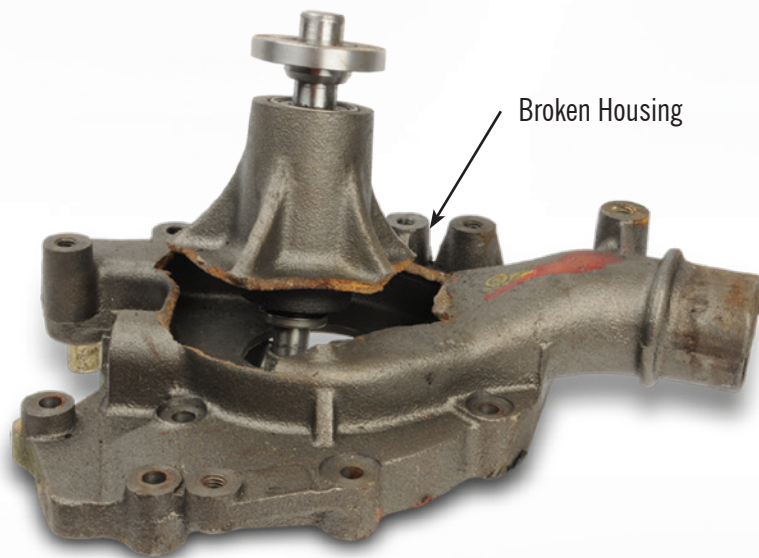

CORE POLICY AND DEDUCTION

WATER PUMPS

NO CORE CREDIT

- Disassembled units
- Broken housing

All cores must be returned in the original box to receive full core credit.

All cores not returned in the box receive maximum 10% core credit.

Core credit allowed only for units in the current programs.

Only exchange cores accepted for core credit.